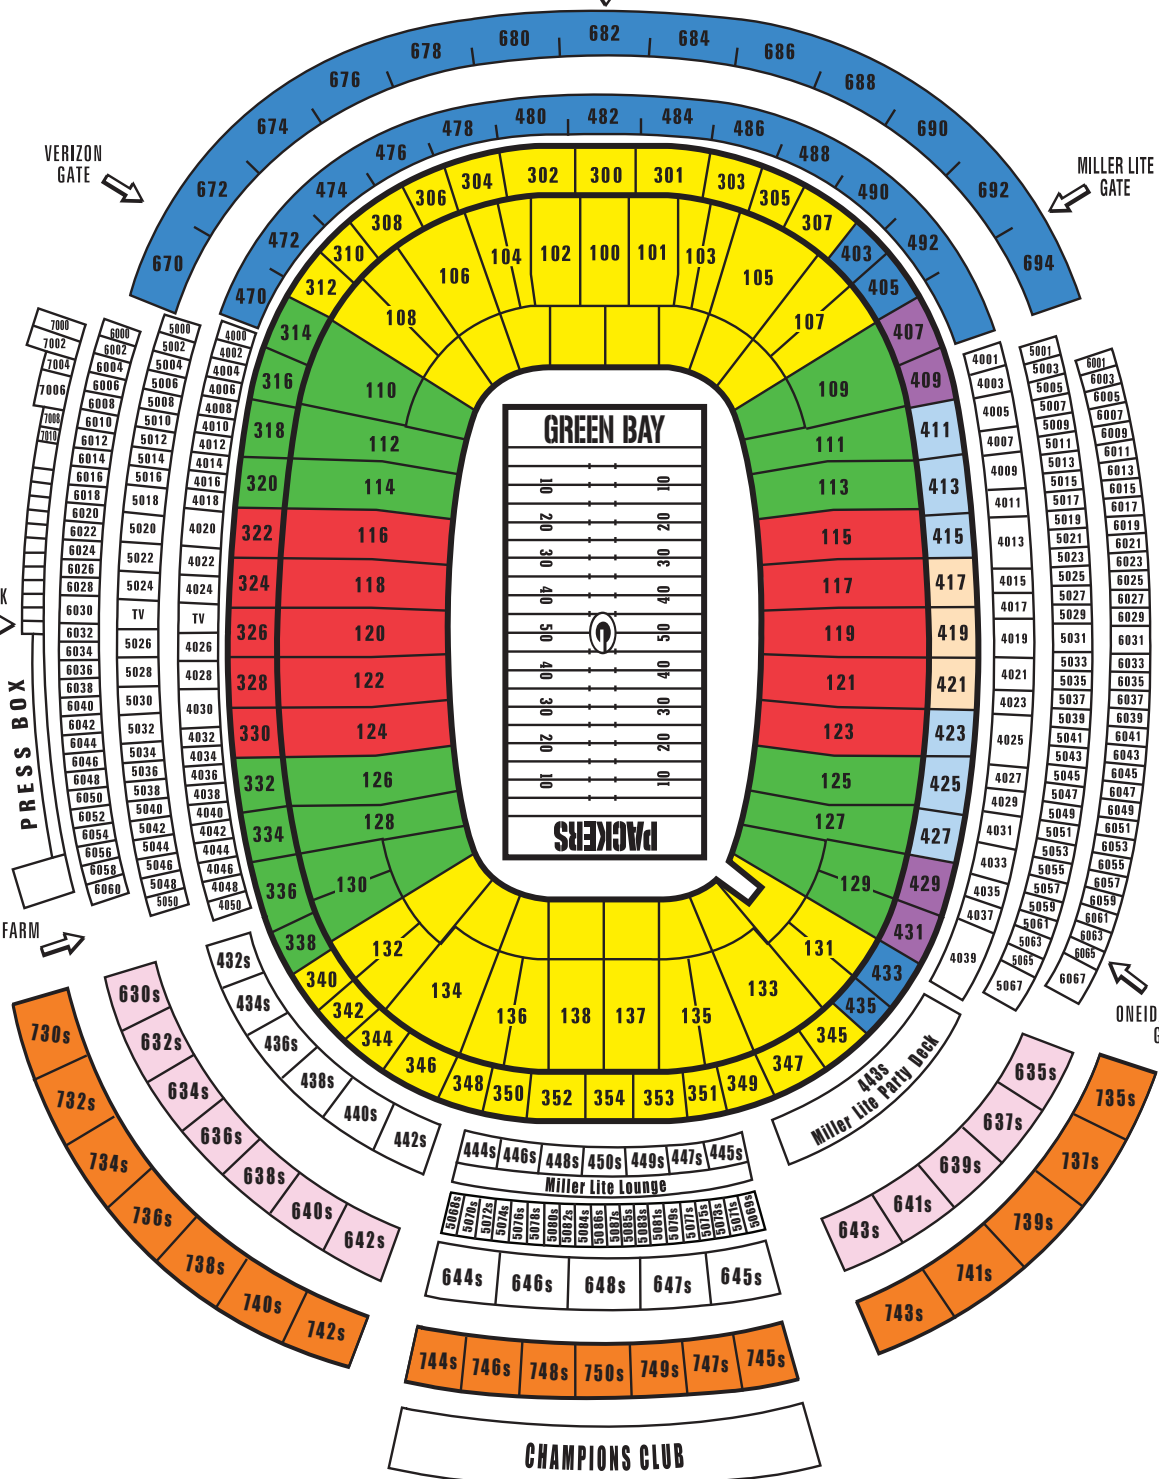

LAMBEAU FIELD

← LOMBARDI AVENUE →

BELLINI HEALTH GATE
↓

VERIZON GATE
↙

MILLER LITE GATE
↙

ASSOCIATED BANK GATE
→

ONEIDA STREET
↑
↓

ONEIDA NATION GATE
↙

MILLS FLEET FARM GATE
→

RIDGE ROAD
↑
↓

SHOPKO GATE
↑

933 Anderson Drive, Ste J
Green Bay, WI 54304
920-497-9204
www.titletowntickets.com